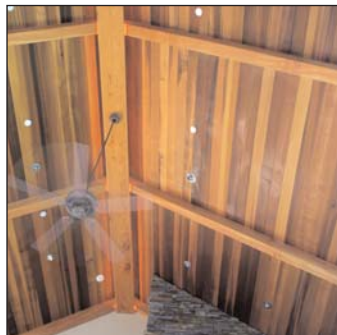

Quality Wood Products

Box Beams

Jackel Enterprises manufactures box beams in many species. Primarily working with Doug Fir, we've made box beams from 4 x 4 to 12 x 18 and lengths to 35 feet. We've fabricated systems for entire homes. Specializing in faux hand hewn with antiqued finish, our box beams add a distinctive appearance to your project.

Mantles

We produce custom mantles in rustic kiln dried Doug Fir. Our mantles can be made with different textures. Hand hewn with antiqued finish or distressed texture are available. Sizes are 4 x 6 through 4 x 12 and 6 x 6 through 6 x 12 to specific lengths. Other sizes are available as custom orders.